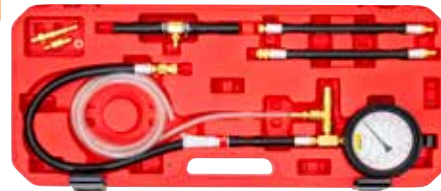

Fuel Injection Test Kit

SKU 347235
27265

- Designed Around Quick Connect Adaptors
- Includes 3-1/2", Heavy Duty Gauge with Protective Boot, Large & Small Schrader Adapters, M6-1.00 Banjo Adapter, Double End Tee for 5/16" & 3/8", & Single End Connector for 1/4", 5/16" & 3/8"
- Range 0-150 PSI
- Kit is Packed in Protective Molded Case

only **$139⁹⁹**
REG. $159.99