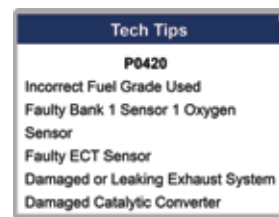

**LIVE DATA
GRAPHING**

MaxiCheck® Pro

SKU 222473
MAXICHECKPRO **459⁹⁹**

All Features of the OLS301 & EBS301 Plus:

- The Ability to Read and Clear Airbag ABS and SRS Trouble Codes for 50+ Domestic, Asian and European Makes
- TPMS Functionality Designed to Reprogram Vehicles That Do Not have a Relearn Facility
- Steering Angle Sensor (SAS) Functionality
- Diesel Particulate Filter (DPF) Functionality
- View, Graph, Record and Playback OBD-II Live Data