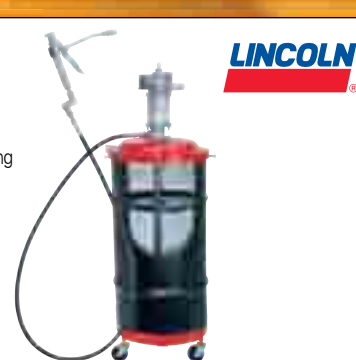

Grease Pump Package

SKU 110259
LIN6917
939⁹⁹

- Portable 50:1, Air Operated, Double-Acting Grease Pump Ensures High-Output Grease Delivery
- Lube Fitting with Control Valve and Universal Swivel
- Standard Follower Wipes 120 Lbs Drum Sides Clean and Keeps the Pump Primed
- Drum Not Included