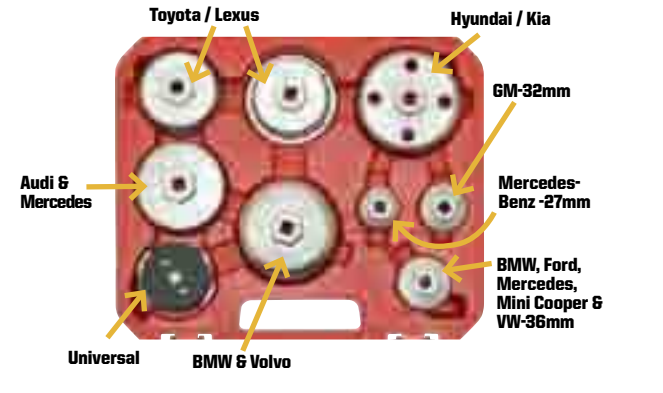

PROMOTION SAVE $10

Swivel Jaw Oil Filter Wrench Pliers
SKU 265115 25321
• Jaws Swivel 90° and Adjust to 4 Positions in 30° Increments
• Range from 2-1/4" to 4-3/4" (57mm to 120mm)
only $29.99 each
REG. $39.99
Offer Good Through September 30, 2013

3 Piece Low Profile Oil Filter Socket Set
SKU 094803 **20.99**
27204
• Includes 27, 32 and 36mm
• 3/8" Drive
• Comes in Blow Mold Case

BUY THE SET OR THE SINGLES

27mm Oil Filter Socket SKU 255714 25450 7.99 • Applications Include: Nissan, Ford, Mercedes and Smart Car	32mm Oil Filter Socket SKU 110281 25410 7.99 • Applications Include: GM Ecotec 2.2L and SAAB	36mm Oil Filter Socket SKU 110279 25411 8.99 • Fits BMW M52, M60, M62, M70 and M73, Mercedes Benz OM604, 605 and 60 Oil Filter Socket 6 and Audi VR6

FITS 95% OF DOMESTIC & IMPORT AUTOMOBILES

10 Piece Cap Filter Wrench Set
SKU 900828 **42.99**
27196
• 10 - 3/8" Drive Cap Oil Filter Wrenches
• Fits 95% of Domestic and Import Automotive Applications
• Includes: 65/67mm - 14 Flutes, 80mm - 15 Flutes, 68mm - 14 Flutes, 86mm - 16 Flutes, 74/76mm - 15 Flutes, 93mm - 15 Flutes, 76mm - 14 Flutes, 93mm - 36 Flutes, 76mm - 30 Flutes, 100mm - 15 Flutes

9 Piece Oil Filter Cap Wrench Set
SKU 255627 **119.99**
27199
• All Wrenches are Designed to Work with 3/8" Square Drive Tools