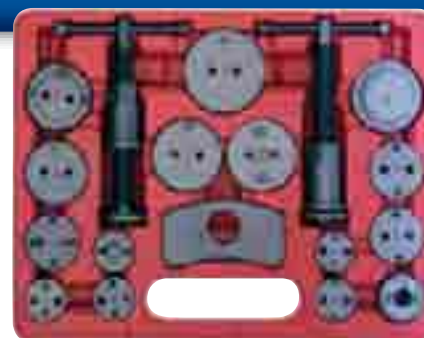

Leasing Terms Available.
 Ask Your AutoZone® Commercial Sales Manager.
Free Delivery!
 in 48 Continental United States

PROMOTION SAVE \$15

18 Piece Disc Brake Caliper Set

SKU 094798
 27113

- Caliper Adapters from 1-3/16" to 2-1/2" Some Specifically to Service Nissan, SAAB & Honda Models, Caliper Rotation Tool with Left Hand Threads